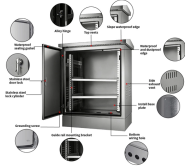

Browse Shelf Tag Supply's collection of warehouse signs for aisles, racks and docking locations. All signs are made-to-order quickly with your info affixed.