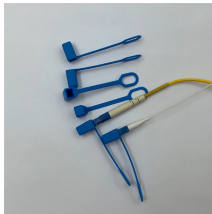

cable management solution for wire basket trays. Featuring innovative over-sidewall technology, installers can eliminate stress and pressure points on cable while removing the need

“The waterfall provides robust support and protection for large, high-density cable bundles and is ideal for managing copper and fiber-optic cables” for applications including Power over Ethernet and ...

It should be mounted far enough off the floor or roof to allow the cables to exit through the bottom of the cable tray. If a strut is used for this purpose, mount the strut directly to the floor or roof and attach the ...

Our cable tray systems securely hold and protect cables and come in many models and sizes, solid bottom and ventilated.

If someone is bottom or at the bottom in a survey, test, or league, their performance is worse than that of all the other people involved. He was always bottom of the class.