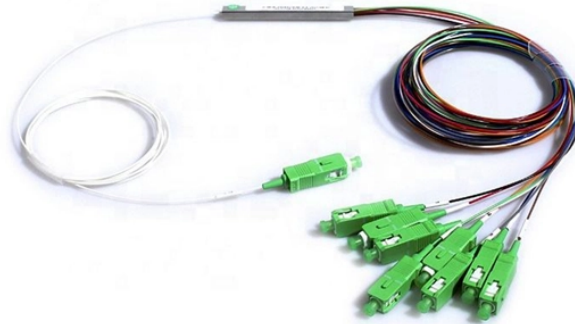

Bottom wall of cable tray funnel

Bottom wall of cable tray funnel

Cable tray length is selected based on the load to be supported, the distance between the supports (also referred to as the span), and handling and installation constraints.

Cable Drop Out, Non-Metallic, Black.

to bet the last of one's money or resources. to be positive or assured: You can bet your bottom dollar I'll be on time to receive the money! Idioms bottoms up. This expression is used before swallowing a ...

cable management solution for wire basket trays. Featuring innovative over-sidewall technology, installers can eliminate stress and pressure points on cable while removing the need

“The waterfall provides robust support and protection for large, high-density cable bundles and is ideal for managing copper and fiber-optic cables” for applications including Power over Ethernet and ...

Bottom definition: The deepest or lowest part.

Bottom can refer to the lowest or lowest ranking position or part of something. It can also describe a submissive or passive role in a power dynamic, typically within a sexual context.