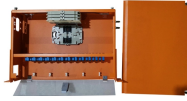

We manufacture and stock Distributions Boxes in various sizes from 3 outlets to 14 outlets: