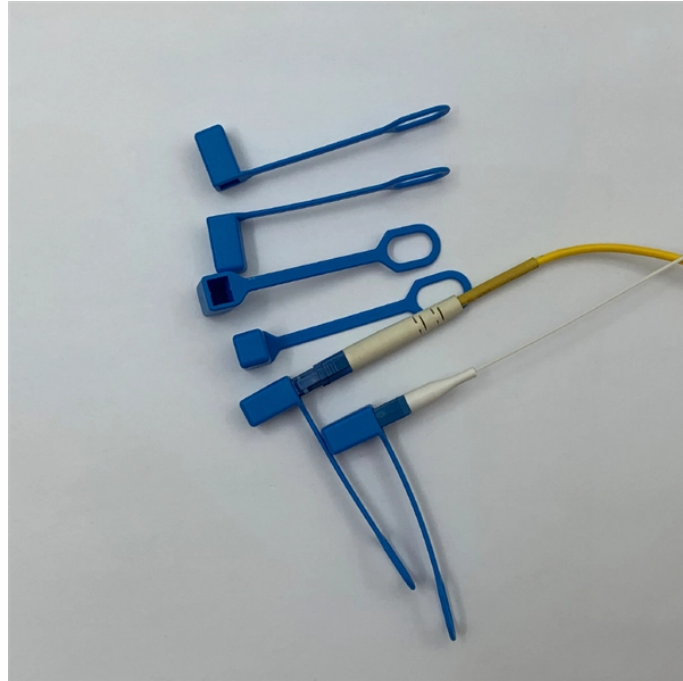

Brick Factory Distribution Box

Brick Factory Distribution Box

Recessed electrical box with weatherproof in use cover for new brick construction. Non-metallic cover and base. Accepts most single gang wiring devices and uses standard indoor wall plates or a FGCI ...

Masonry Boxes for Brick and Block Wall Electrical Installs fit panels and facility projects. Review specs and application notes for your build.

Product Description SOCAPEX break out box with 6 PCE Panel-Mount Sockets 16A 2P+E 230V With Loop Through.