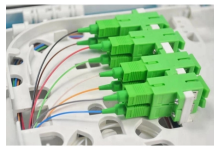

Experience cultures across the globe, from the dawn of human history to the present. Book tickets and plan your day including exhibitions, facilities, access, food and travel. Navigate the Museum with ...