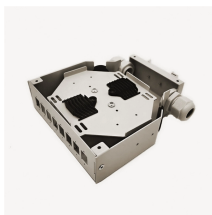

The United Kingdom contains most of the area and population of the British Isles—the geographic term for the group of islands that includes Great Britain, Ireland, and many smaller islands.