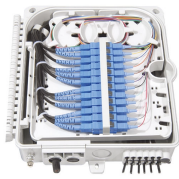

To get help and troubleshoot other Microsoft products and services, enter your problem here. Post questions, follow discussions and share your knowledge in the Outlook Community.