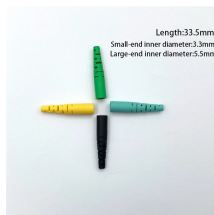

Typically ships in 28 day (s) Actual lead time confirmed upon receipt of order. The OSC Family provides an efficient, cost-effective, and versatile solution for repairing damaged customer drops and ...