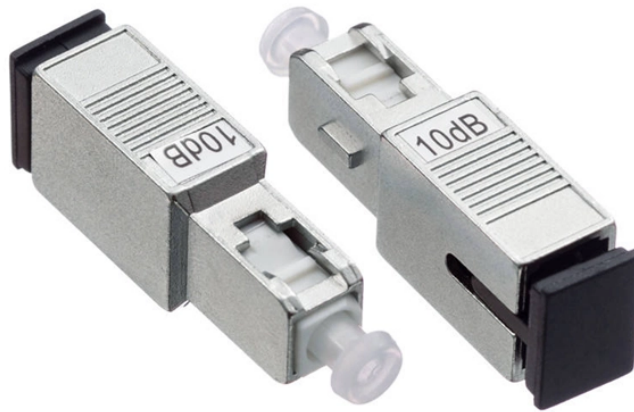

## Burundi Drop Fiber Optic Cold Splice

## Burundi Drop Fiber Optic Cold Splice

	<p>One-Step Fiber optic Cleaver VD-1 automatic Optical Fiber Cutter tool with 3-in-1 Clamp, 28-Position Blade, Detachable waste fiber box for Splicing &amp; Cold Connection, FTTH Telecom &amp; CATV Installation</p>
---	--

The Fiber Cold Splicer SC/UPC Connector is a mechanical fiber optic termination solution designed for fast and reliable field installation of FTTH (Fiber to the Home) drop cables especially flat/embedded ...

Length:33.5mm  
Small-end inner diameter:3.5mm  
Large-end inner diameter:5.5mm

Typically ships in 28 day (s) Actual lead time confirmed upon receipt of order. The OSC Family provides an efficient, cost-effective, and versatile solution for repairing damaged customer drops and ...