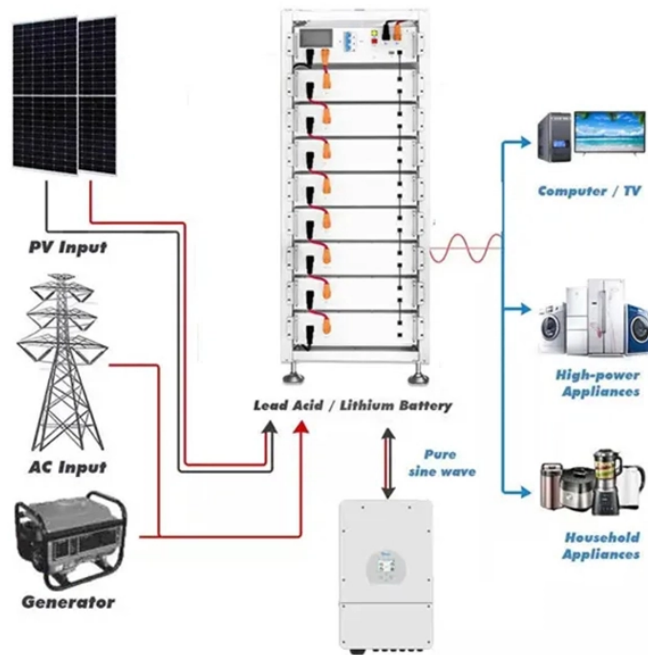

Bus trunking connector specifications