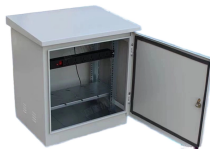

Legrand wire and cable management solutions including wire mesh trays, cable trays, and reels. Discover flexible, adaptable, cost-effective solutions.