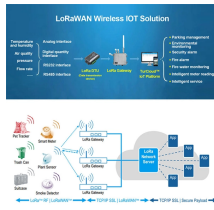

The service provides automated computer translations that are only an approximation of the website's original content. The translations should not be considered exact and only used as a rough guide.