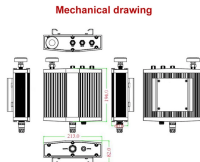

Explore a wide range of our Cisco 100g Switch selection. Find top brands, exclusive offers, and unbeatable prices on eBay. Shop now for fast shipping and easy returns!

HPC-E-3750G Stackable Switch 48-port 10/100/1000 + 4x SFP. Accessory kit containing 30 plugs to make the switch IP30.