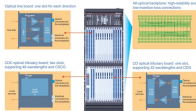

WDM (Wavelength-division Multiplexing) transceiver modules, including CWDM and DWDM modules, use different wavelengths to multiplex several optical signals onto a single fiber.