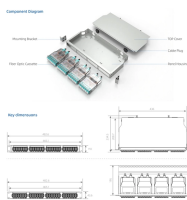

The document provides a job hazard analysis for erecting cabling, cable trays, and cable supports inside tunnels. It outlines 4 key steps: 1) marking installation locations, 2) installing cable supports through ...