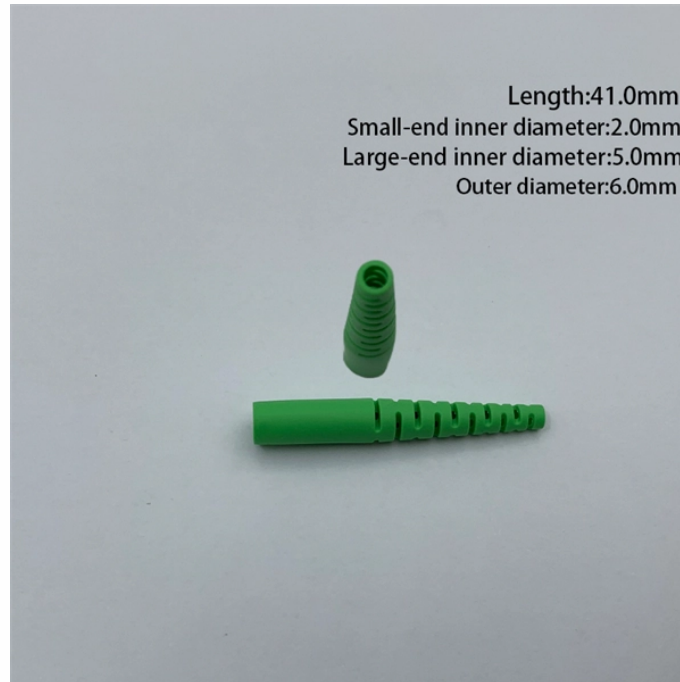

Cable puller large fiber optic cable

Cable puller large fiber optic cable

Heavy Duty 5x7 fiber optic pulling trailer with 3500 lbs., single axle. Capstan 36" diameter with a 7" pulling surface, stainless steel with industry-standard mount. The hand valve is a bi-directional lever ...

Learn more about how fiber internet compares to cable internet, including the technology, benefits, availability and more.

Hitch Mounts are a fast, easy way to mount the Fiber Optic Cable Puller. The Hitch Mount attaches directly into a typical 2" (51 mm) square Reese-type receiver and the cable puller mounts in a 2 1/2" ...