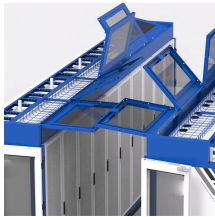

Indzawo Optic Connect

Cable tray 450 to 400

Cable tray 450 to 400

Explore standard sizes by tray type, understand width and depth limits, and see how to calculate and choose compliant cable tray sizes for real projects.

Cablofil's Optimized Wire Size, Tray Patent Number - 6.138.961 CF 105/100 CF 105/450 CF 105/150

2 wire mesh cable tray sections are 1,500 mm long, 450 mm wide and 100 mm tall to organize copper cabling and eliminate clutter and stress in your data center.

Legrand wire and cable management solutions including wire mesh trays, cable trays, and reels. Discover flexible, adaptable, cost-effective solutions.

Explore standard sizes by tray type, understand width and depth limits, and see how to calculate and choose compliant cable tray sizes for real projects.

This versatile cable tray is an ideal solution for efficiently organizing and managing cable systems. The wide design of our cable tray accommodates a significant number of electrical cables, contributing to ...