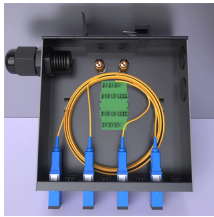

APPLICATION: connect & install cable tray system, splice tray sections when forming end-to-end connections, turns, reductions and intersections.
EASY TO USE: bolt cable trays together for custom ...

Choose from our selection of cable trays, including over 850 products in a wide range of styles and sizes. Same and Next Day Delivery.

These trays mount on walls, overhead, or under floors in whole-facility installations, and they're ideal for hiding cable in spaces without paneled ceilings. Wire mesh cable trays install as systems, with ...