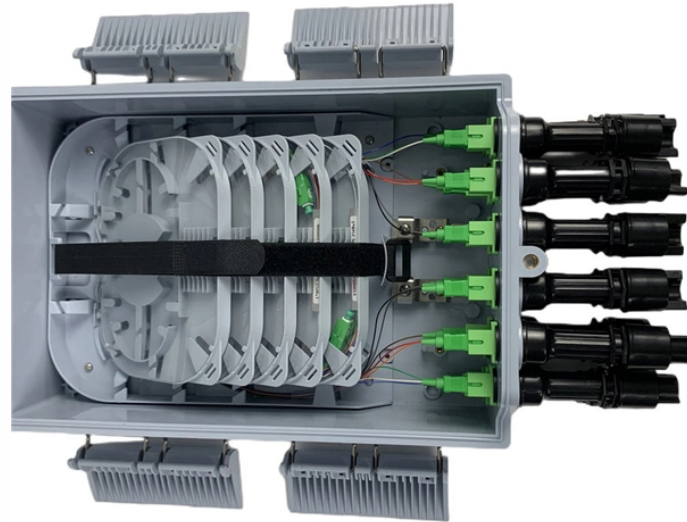

Cable tray and cable connection price