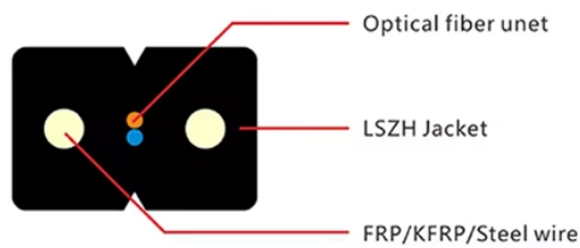

## Cable tray angle iron fixing

## Cable tray angle iron fixing

Cablofil is the global gold standard for total cable management. Explore the one-stop shop for innovative, fast, and dependable cable management systems including wire mesh tray, ladder cable ...

Fasteners and hardware simplify the installation and maintenance of cable tray systems, providing secure and efficient attachment of components without the need for specialized tools.

Installing cable tray support brackets at an angle can offer benefits such as enhanced load distribution, increased cable management space, and improved aesthetics.

Cable Tray Adjustable Angle Bracket LB3 brackets can be used for mounting lighting units at adjustable angles and are fixed to both the sidewall and the base of the cable tray.

TechLine Mfg.'s Channel, Angle and Flatbar Fittings efficiently and effectively connect all of our tray products, providing smooth transitions between components to deliver tubing or cable throughout ...