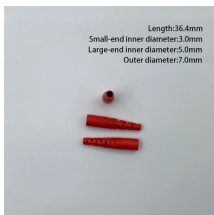

Cable Tray Adjustable Angle Bracket LB3 brackets can be used for mounting lighting units at adjustable angles and are fixed to both the sidewall and the base of the cable tray.

TechLine Mfg.'s Channel, Angle and Flatbar Fittings efficiently and effectively connect all of our tray products, providing smooth transitions between components to deliver tubing or cable throughout ...

Shop Our Inventory Of Cable Tray Fittings Online. Graybar Is Your Trusted Distributor For Cable Tray And Fittings.

Cable Runway Wall Angle Support fastens ladder rack to a wall or other flat surface. This Wall Angle Support, LWASK24BLK item fits 24.00 with a material of Steel color Black.