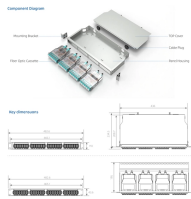

To hide a power strip under a standing desk, install a heavy-duty steel cable management tray to the underside of the desktop. For the cleanest setup, use a tray with a built-in Power Distribution Unit ...