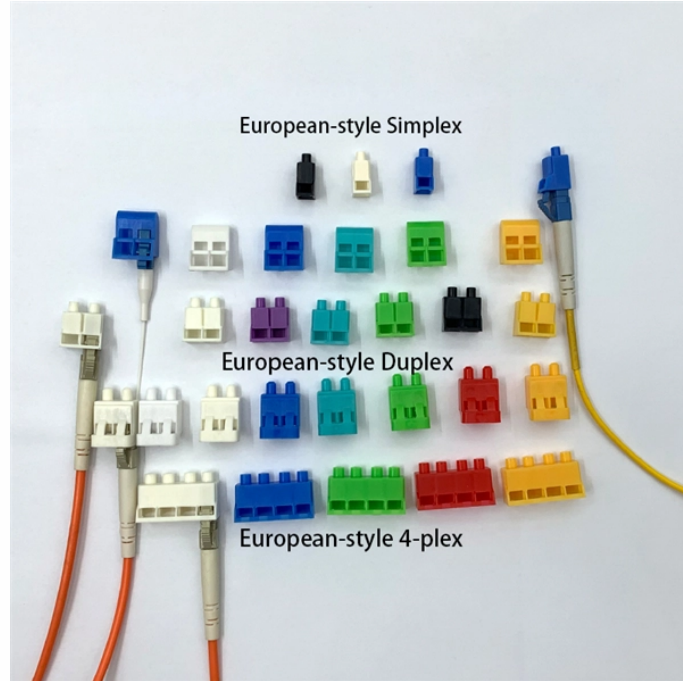

Cable tray chair

Cable tray chair

With this cable management tray, you can keep all cords ...

The Steelcase Universal Cable Management Kit makes neat work of power access. The cable management tray mounts discreetly under all Steelcase worksurfaces, fixed or height-adjustable.

Get cable management trays that protect your workspace and prevent tripping hazards. Find models suitable for different desk thicknesses with secure mounting.

The Cable Management Tray for Vari Electric Standing Desk is praised for its easy assembly, clean design, and effective cord management. Customers highlight its ...

From heavy power cable pathways on oil drilling platforms to data center cabling, explore the cable tray that's strong yet easy to install. Fast installation with dependable support.

Cable tray systems range from simple to highly customized, so it's a good idea to know what your application requires before you start shopping. Choose from basket style, snake trays, and solid or ...