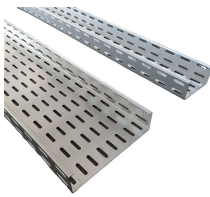

## Cable tray connecting piece 200

These narrow cable trays are ideal for applications requiring cable trays without a conduit. They work particularly well for cable drops, branch runs, and smaller bundles of cables.

Cable tray fitting accessories are used to connect different sections of cable trays together. They provide secure and reliable connections, ensuring the structural integrity of the cable tray system.

Cut, bend, and connect the wire mesh trays to route cable and hose in configurations such as curves, slopes, and tees. They are a lightweight option for organizing bundles of cable and hose while ...

Cable Tray, 2" Depth x 4" Width x 10" Section, Material: Carbon Steel. Finish: Electroplated Zinc.

Usable as a straight connector for straight connections of cable trays (FT) with a side height of 200 mm. Usable as angle connector for horizontal brackets without fittings.

Choose from our selection of cable tray connectors, including cable and hose trays, steel formable cable and hose trays, and more. Same and Next Day Delivery.