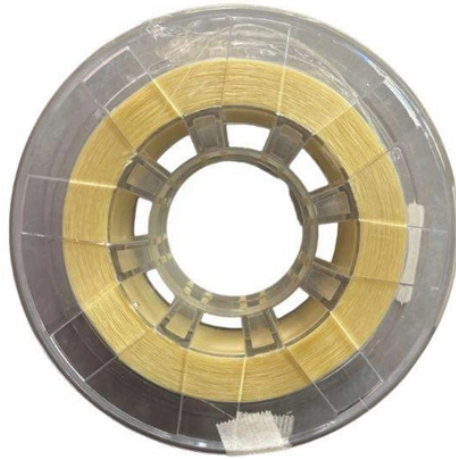

Cable tray cover plate fixing buckles

Cable tray cover plate fixing buckles

A wide selection of accessories for Snake Tray's signature aluminum cable trays.

ExpressTray ETA-CC-S6 Cover Clip, 0.787 in L x 1.85 in H, For Use With Steel Wir...

These cable tray clamps provide a strong fixation method, enabling a fast and safe installation.

Find the best cable tray cover clamp for secure installation. Explore durable, adjustable options with corrosion resistance. Click to discover top-rated suppliers and get your project secured ...

Cable Tray Ground Clamp, 6 AWG - 250 MCM, Aluminum With Tin Plating, Stainless Steel Hardware, Suitable for Outdoor Applications With Flange In/Out Cable Tray Design

Cut, bend, and connect the wire mesh trays to route cable and hose in configurations such as curves, slopes, and tees. They are a lightweight option for organizing bundles of cable and hose while ...

This cover clip is designed to fasten the Electray covers (flange-out) shown in this section. Each clip is mill-galvanized steel and furnished with a thumb screw to facilitate inverted installation on flanged ...