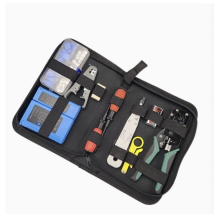

Fitting and accessories. with the same or different width of the cable run. All fittings are available in sizes and types corresponding to the straight cable tray sections. These fittings include: elbow, ...

Tahukah kamu tentang angka Romawi? Ada berapa banyak angka Romawi itu? Berikut sejarah, urutan, cara penulisan, hingga contoh angka Romawi dari 1 sampai 1000.

These cable tray fittings and accessories are essential for the seamless installation of an integrated cable management system, allowing for functions such as widening, heightening, connecting, and ...

Contact Us

For more information, pricing, or custom solutions, please contact us:

Website: <https://indzawo.co.za>

Email: sales@indzawo.co.za

Phone: +27 71 296 8473

Address: 22 Quantum Street, Midrand, 1685, Gauteng, South Africa

This document is for informational purposes only. Specifications subject to change without notice.