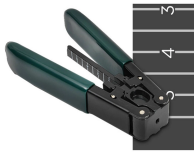

## Cable tray elbow cover plate

## Cable tray elbow cover plate

Mengenal Angka Romawi: Cara penulisan, Contoh, Sejarah & Penggunaan. Angka ini dulu digunakan oleh bangsa Romawi kuno.

These fittings are used in conjunction with cable trays to support cables in ventilation holes, assist with directional change of piping systems, and aid cable channelling around obstacles.

Discover our 60° Horizontal Elbow for cable tray systems. Contact us today for availabilities and receive a quote. Fast shipping guaranteed.

These fittings help in maintaining support of the cable tray system. Shop Graybar's collection of cable tray and fittings to find exactly what works for your job.

Purpose: Cover plates are designed to cover the open sections of the cable tray, offering protection against dust, moisture, and other debris that might affect the cables.

Bisa membaca dan memahami penulisan angka Romawi bisa membantu kamu secara garis besarnya untuk mengenal budaya Romawi kuno serta menjadi orang yang lebih ...