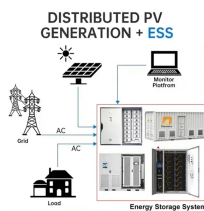

Cable tray sections, fittings, and connected raceways are bonded in accordance with 250.96, using bolted mechanical connectors or bonding jumpers sized and installed in accordance with 250.102.

Electrically paralleling the single conductor EGC with the Cable Tray by bonding the single conductor EGC to the cable tray every 50 to 100 feet produces an installation that may provide some degree of ...