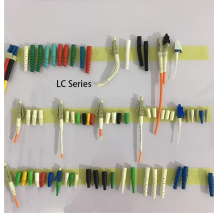

Cable tray jumper markings

Cable tray jumper markings

This is true for cable tray, conduit, cable, or any electrical system. The grounding inspection should start with the installation and should continue until all tray sections are connected together, either by ...

If an EGC cable is installed in or on a cable tray, it should be bonded to each or alternate cable tray sections via grounding clamps (this is not required by the NEC® but it is a desirable practice).

Standard Snap Track bonding jumpers are 36" in length and are designed to span the discontinuity of all expansion splices and adjustable fittings. Optional lengths are available.

Bonding Jumper Use at each expansion splice and where cable tray is not mechanically/electrically continuous to ground * Hardware included 16" 406 mm 3/8 DIA. Catalog No. 99-N6

(3) All cable tray sections and fittings are legibly and durably marked to show the cross-sectional area of metal in channel cable trays, or cable trays of one-piece construction, and the total ...

Compare the speeds and prices of cable internet providers in your area. Find the best deal for you and get connected today!