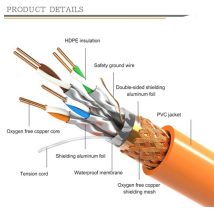

Cables must be secured to the cable tray prior to and after the transition, and protected by guarding or location. The electrical connection between sections can be maintained with bonding jumpers or a ...