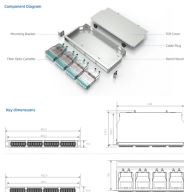

## Cable tray level measuring ruler

## Cable tray level measuring ruler

Planning a cable routing or cable tray layout couldn't be easier using one of these high-visibility tools. Browse our collection today and bolster your team's productivity!

When fitting cable trays and their accessories, the products are cut on site to create changes of direction, adjust sections, etc. Damage can also occur during handling; as a result, both the ...

Choose from our selection of cable measurers in a wide range of styles and sizes. Same and Next Day Delivery.

Hubbell's NEXTFRAME® Ladder Tray is the effective and widely used cable runway that supports and delivers bundles of cable between cabinets, racks, and closets, along walls, and suspended from ...

Fast installation with dependable support. Everything you need to build a cable management system, including Cablofil wire mesh cable tray, ladder cable tray, prefab assemblies for brand circuit wiring, ...