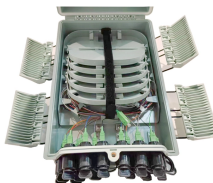

Save with deals on reliable high-speed Internet, premium cable TV and sports, 5G mobile service and home phone. Low monthly prices with no contracts.