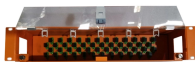

The Ladder Tray features light, rugged, tubular steel construction. It is designed for mechanical support and strain relief in long runs of cable and creates a smooth gradual bend for cable. Rail and stringer ...