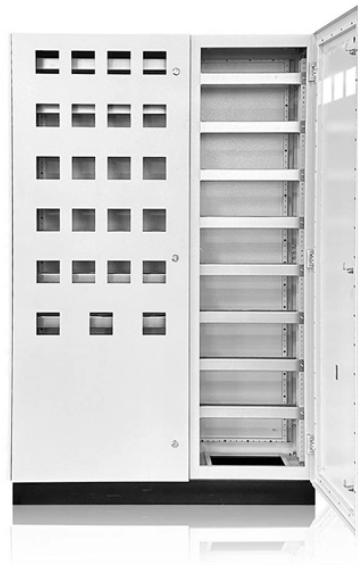

Cable tray step connection

Cable tray step connection

A professional guide to installing electrical cable tray systems per NEC Article 392. Covers support, securing cables, and fill calculations.

Cable tray length is selected based on the load to be supported, the distance between the supports (also referred to as the span), and handling and installation constraints.

Hubbell's NEXTFRAME® Ladder Tray is the effective and widely used cable runway that supports and delivers bundles of cable between cabinets, racks, and closets, along walls, and suspended from ...

Whether you're building a commercial setup or upgrading an industrial plant, proper cable tray installation ensures neat wiring, safe access, and easy maintenance. But before you lay the first tray ...