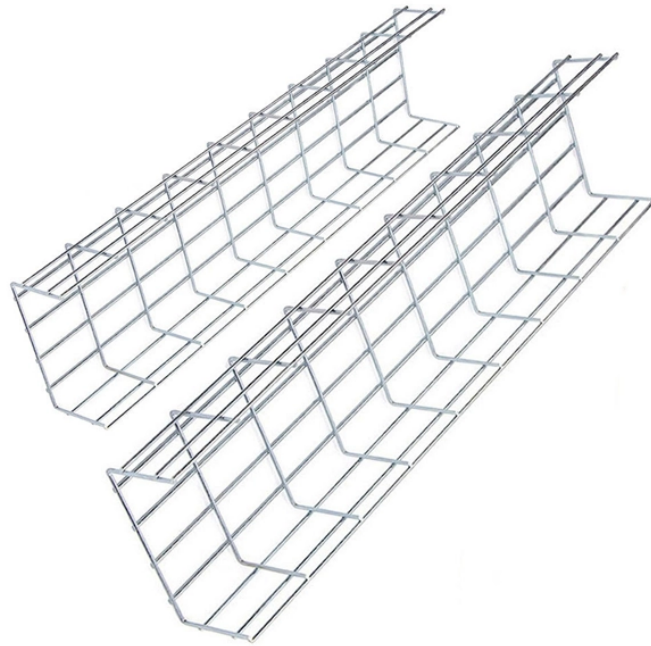

Cable tray welding fixture

Cable tray welding fixture

This eliminates the need for a large number of personnel, thereby reducing the labor cost and the work flow, and further improving the convenience of the welding work. The cable tray support...

DuoZhuang Electric Welded Mesh Cable Trays are modular, steel mesh systems engineered to support and organize power cables, data lines, and communication conduits in the harshest environments.

You can order FIXTURE FOR CABLE TRAY today at Hydraulic Megastore. Competitive prices. Product SKU: 6699 10 03.

Below are the detailed technical specifications of our cable tray welding machine, including wire diameter, mesh width, mesh length, welding speed, and automation level, helping you choose the ...

Our Wire Mesh Tray creates a dedicated pathway for all low-voltage and data cables. It is constructed of precision-engineered, high-quality welded steel wire and is the result of decades of ...

Cuts easily with bolt cutter for custom configurations and bolts together to any custom configuration. Available in 4ft., 5ft. and 10ft. Lengths and a full line of accessories are available to mount on the ...