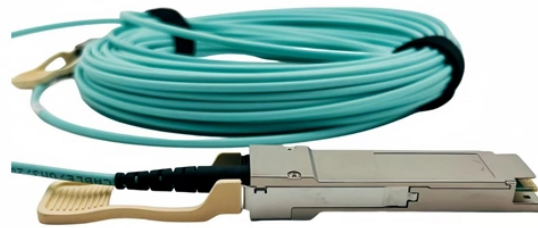

Cambodia Hot Passage Wall-Mounted

Cambodia Hot Passage Wall-Mounted

WaterFire cambodia sihanoukville Fire place wall mounted has the advantages that traditional fireplace cannot match, such as simple installation, low energy consumption, safety and reliability, no fire ...

WaterFire cambodia Fire place wall mounted has the advantages that traditional fireplace cannot match, such as simple installation, low energy consumption, safety and reliability, no fire house, ...

Easy Installation, No chimneys & smoke Pipe Royal electric fire place wall mounted cambodia battambang does not require a chimney or smoke pipe, it can be easily installed with insert, wall ...

ColourFire water vapor fireplace wall mounted cambodia has the advantages that traditional fireplace cannot match, such as simple installation, low energy consumption, safety and reliability, no fire ...

Royal ethanol cambodia siem reap Fire place wall mounted is equipped with microcomputer intelligent control technology, which can accurately calculate and control the supply of ethanol when burning. It ...