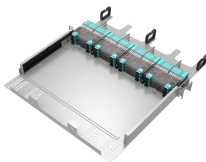

This guide offers a technical comparison of outdoor and indoor fiber optic cables, exploring their construction, performance metrics, applications, and ...