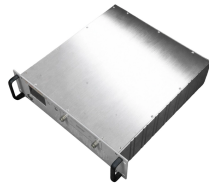

Create custom allergen patch test panels and metal implant gel chip panels on a named patient basis at the SmartPractice Allergen Bank Pharmacy.