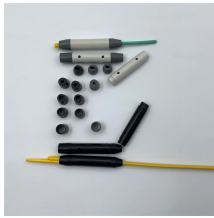

Canada Smart Patch Panel 4-core

Canada Smart Patch Panel 4-core

MapIT G2 integrates the powerful combination of innovative Smart Patch Panels, user-friendly Master Control Panels and EagleEye™ software to provide real-time tracking and reporting of network-wide ...