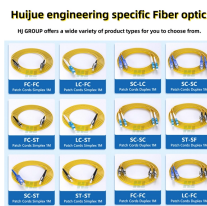

Canada Smart Patch Panel 4-core

Canada Smart Patch Panel 4-core

MapIT G2 integrates the powerful combination of innovative Smart Patch Panels, user-friendly Master Control Panels and EagleEye™ software to provide real-time tracking and reporting of network-wide ...

Intelligent Patch Panel LS SimpleWin™ Intelligent Infrastructure Management System drastically speeds up and simplifies site planning and daily network provisioning, maintenance and security.

Clarity patch panels are offered in several configurations to meet the needs of your application, depending on cabling, jack, and port count. They are available both loaded and unloaded, and can ...

Create custom allergen patch test panels and metal implant gel chip panels on a named patient basis at the SmartPractice Allergen Bank Pharmacy.

This complete & intelligent-ready physical layer management system uses RFID technology for wireless detection of individual patch cords & real-time monitoring of unintended physical changes in network ...