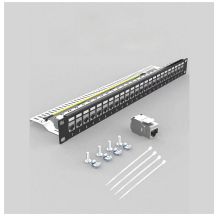

Our tools are designed based on EV drivers reality, to simplify your electric vehicle experience. From locating charging stations to planning trips, pay in-app and accessing valuable resources, we provide ...