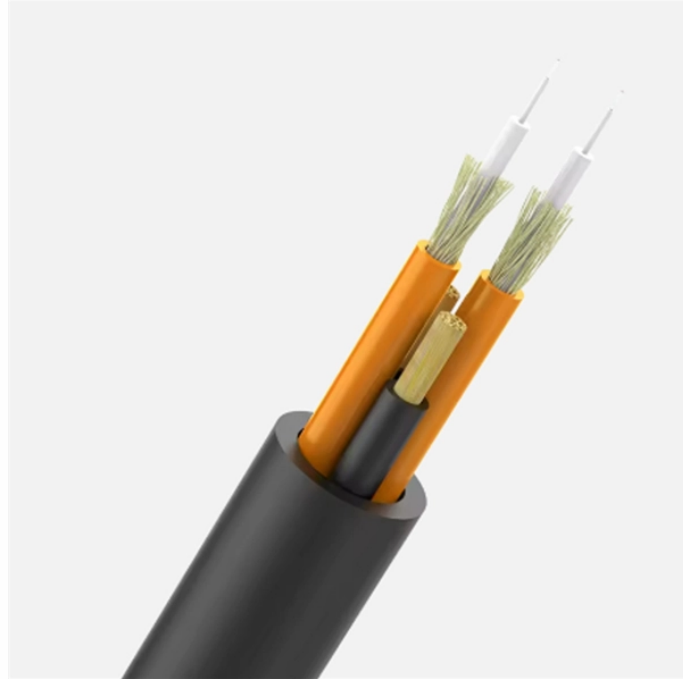

Charging Pile Distribution Box Small Equipment

Charging Pile Distribution Box Small Equipment

The company produces distribution boxes, power distribution cabinets, imitation Rittal cabinets, network cabinets, energy storage cabinets, monitoring boxes, and charging pile cabinets with novel ...

Main uses: It is mainly used for power distribution, circuit control and protection of electrical faults. It can be widely used in industrial production, charging piles, construction, commercial places and other ...

This waterproof power distribution box features a robust IP65-rated enclosure, ensuring reliable protection. The transparent window allows for easy monitoring of the internal components, ...

Charging Pile Custom 380V Electrical Panel Box Complete Set Distribution Switchboard

Electrical Box, Stainless Steel Electrical Junction Box, Weatherproof Metal Electrical Project Box Distribution Box, Electric Vehicle Charging Pile, Electronic Equipment (A Color L40*W25*H50CM)

Fully compliant with mandatory protection standards for terminal circuits in charging applications, the XL-21 ensures maximum safety and reliability. Tailored for optimal performance, it's the ideal choice for ...