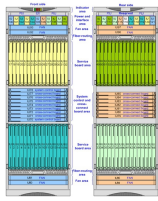

Choose from our selection of cable trays, including over 850 products in a wide range of styles and sizes. Same and Next Day Delivery.