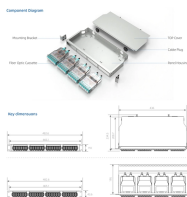

Designed with electro-zinc resistance, these wire mesh cable trays are protected from weather and chemical corrosion; allowing you to professionally route various cables and safeguard them with ...

This elegant cable organizer features a clip-on installation with adjustable clamps and anti-scratch pads, perfect for standing desks, glass, wood, and metal tables.