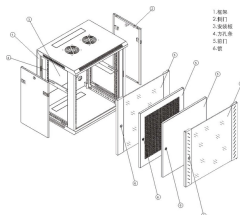

When it comes to Electrical Boxes & Enclosures, you can count on Grainger. Supplies and solutions for every industry, plus easy ordering, fast delivery and 24/7 customer support.