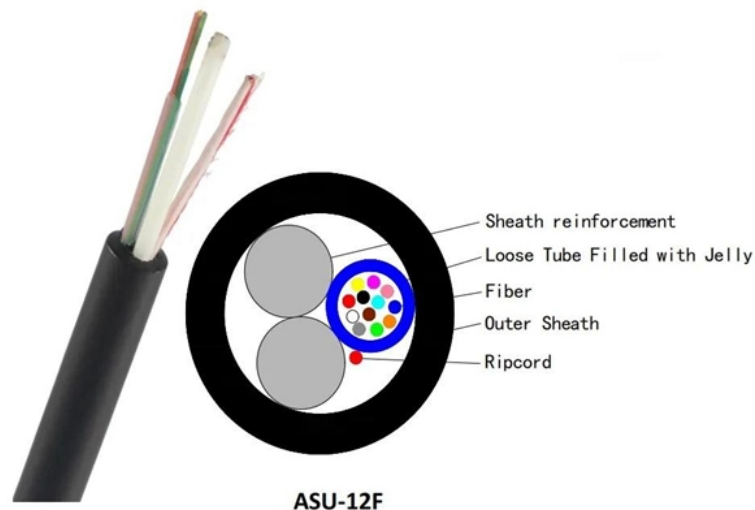

Columbia Cable Tray Orders

Overview

We know you already love your Cobia® Cable Tray for neat and effective cable management. But sometimes you need something really specific – and maybe you need a lot of it. The Cope-GLAS Cable Tray System offers a full line of fiberglass accessories to suit any application. Channel cable tray secures cables using Eagle Basket pre-punched holes. Our trays are used for a variety of data center and IT applications, helping to keep cables organized and provide. Keep a spare tire out of the way yet close at hand with this easy-to-install spare tire carrier for your Rhino-Rack alloy roof-rack tray. Fits wheels up to 10" wide. Features: Provides mounting point for your spare tire on. Cable tray systems are the perfect solution for running large quantities of power or data cables overhead or under-floor.

Explore our columbia aluminum alloy cable trays in stock lineup and ensure you find exactly what you're looking for.

City Electric Supply offers a complete range of cable tray fittings and accessories, designed to provide secure and efficient cable management solutions for commercial, industrial, and residential ...

These trays mount on walls, overhead, or under floors in whole-facility installations, and they're ideal for hiding cable in spaces without paneled ceilings. Wire mesh cable trays install as systems, with ...

Choose us- one of the prominent Cable Trays Exporters and Suppliers in Columbia, for quality, expertise, and reliable cable management solutions. Contact us today to discuss your project ...

What Are Wire Cable Trays? Wire cable trays, or cable management trays, are open-bottom or mesh supports used to route and organize power cords, data cables, and fiber throughout a facility. Unlike ...