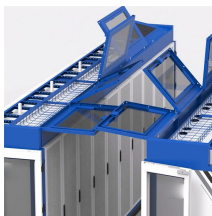

Paneltronics designs, engineers, and manufactures custom OEM power distribution panels, power distribution units, custom electrical enclosures, and box-build assemblies tailored to your specifications.