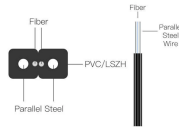

Commonly Used Core Layer Switches by Huijue

(Definition of commonly from the Cambridge Advanced Learner's Dictionary & Thesaurus © Cambridge University Press)