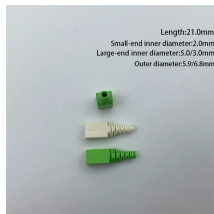

1. usually; ordinarily: he was commonly known as Joe. 2. derogatory in a coarse or vulgar way: she dresses commonly.