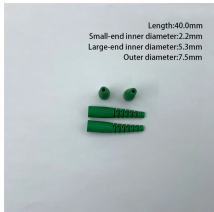

To sum up: if you are looking for a control cabinet that is both reliable, beautiful, fully functional and affordable, then this imitationweitu distribution cabinet is definitely your ideal choice!

¿Dónde se encuentra San Paolo Pizzería? San Paolo Pizzería se encuentra en Uriarte 1616, C1421 Cdad. Autónoma de Buenos Aires, Argentina.