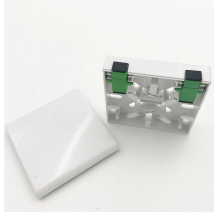

San Paolo Pizzeria en Buenos Aires | ☐ 4.2/5 de 4.152 reseñas. Descubre menú, fotos, horarios y reserva online.