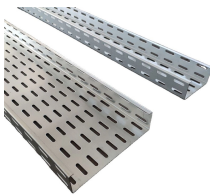

Comoro cable tray brackets and accessories

Comoro cable tray brackets and accessories

APPLICATION: connect & install cable tray system, splice tray sections when forming end-to-end connections, turns, reductions and intersections.
EASY TO USE: bolt cable trays together for custom ...

Shop Our Inventory Of Cable Tray Fittings Online. Graybar Is Your Trusted Distributor For Cable Tray And Fittings.

Cable tray accessories including light, medium, and heavy duty cable tray. Durable cable tray widths from 50mm to 150mm for all installations.

APPLICATION: connect & install cable tray system, splice tray sections when forming end-to-end connections, turns, reductions and intersections.
EASY TO ...

Home conduit, raceway & strut cable tray & accessories Cable Tray Fittings & Accessories

These are the most corrosion-resistant tray systems we offer for routing cable and hose in configurations such as curves, slopes, and tees. Cut, bend, and connect the wire mesh trays.

Package Quantity: 2, Sold in pairs. Cable Tray, Divider Strip, 2 Inch, COT30, For cable separation within a single tray.