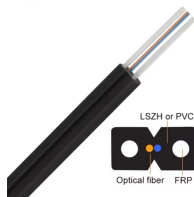

It is designed to meet the highest performance and reliability needs of the most demanding applications with exceptionally low optical loss, compact size, low power requirements and fast switching speeds.