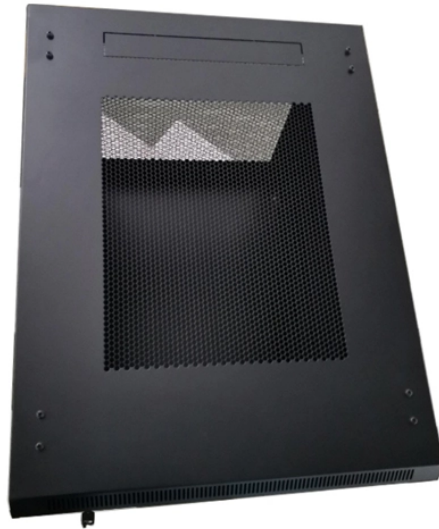

Compatible Low-Loss Industrial-Grade Optical Switches