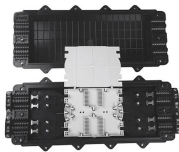

We lead the industry in optical switch technology, delivering the lowest insertion loss (0.2 dB), fastest switching speed (10 ns), broadest wavelength range (300-2400 nm), widest fiber compatibility, ...