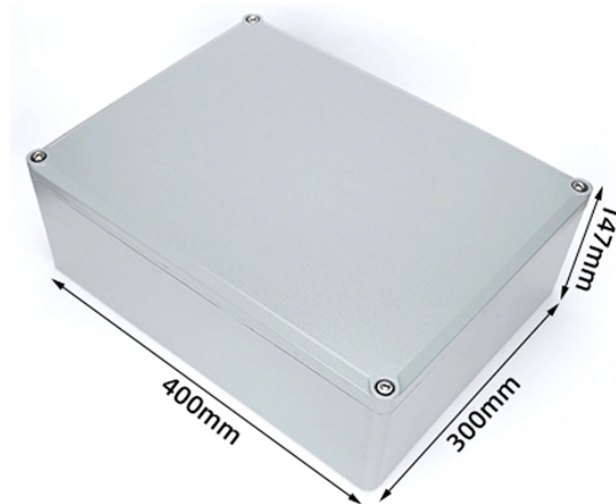

Complete Guide to Egyptian Cable Tray Accessories

Overview

MetalEgypt manufactures a complete range of cable tray accessories, including covers, connectors, splice plates, bends, risers, and junctions, ensuring full system compatibility and faster installation. Cable trays play a crucial role in modern electrical and data cable. MetalEgypt offers multiple cable tray types to suit different load and routing requirements: MetalEgypt cable trays are engineered to support operational cable loads while maintaining structural stability. Load capacity varies by tray type, material, and dimensions, ensuring suitability for both. El Sewedy Industries Group is a discriminative group, which was established in 1948 and spread rapidly in the middle east. We have successfully managed to impact the local marketing and Nowadays, We are one of the market leaders in the competitive local industries. MT decided to add a good value to cable Management in the market. so, we started investing our knowledge and expertise in Metal Cable Trays industry In other words, we Aim to produce best cable managements. The success of our company depends on the commitment and efforts of every employee to offer an unmatched level of service to our customers. © Copyright Masar Engineering Industries.