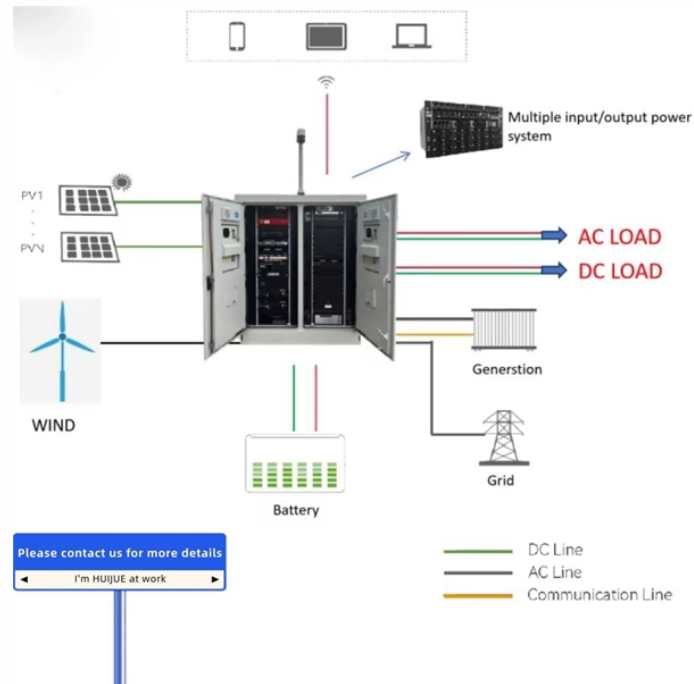

Complete Guide to Optical Distribution Boxes

Overview

This complete guide explores everything you need to know about ODFs — from their structure, types, and key components, to installation best practices and modern design trends. Whether you're building a central office, data center, or FTTx distribution network, understanding the right ODF. An Optical Distribution Frame (ODF) is the central hub for fiber splicing, termination, patching, and cable protection in modern optical networks. It's where incoming and outgoing cables meet. In this age of ever-increasing connectivity and data transmission reliability needs, the understanding of ODF functionality and and.