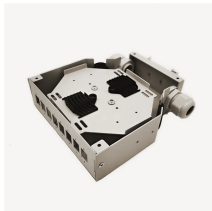

The interior of the electric box has been pre-wired and assembled. The user only needs to distinguish the live wire L and the neutral wire N, and calculate according to the wiring diagram.

Find many great new & used options and get the best deals for 91-95 Jeep Wrangler YJ Engine Fuse Box Cover Power Distribution Center at the best online prices at eBay!

Q: What can I buy from you? Complete sets of distribution boxes, distribution panels, control panels, control boxes, power supply cabinets, electrical cabinets, etc.

A box placed next to the connector identifies the connector and the cavity the wire is in. In certain instances there may be more than one connector in the same location.