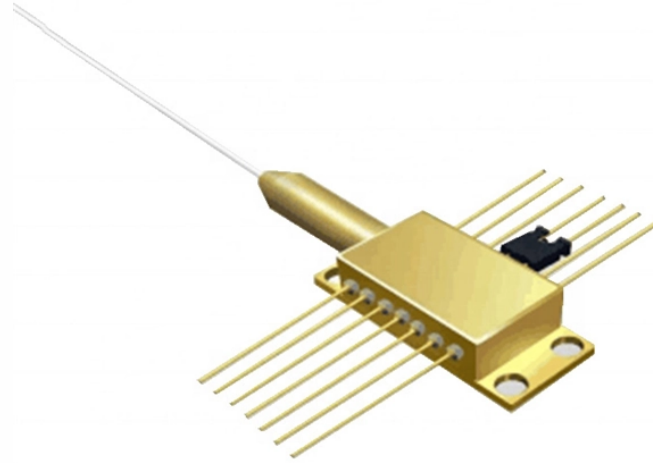

Complete set of electrical distribution boxes surface-mounted main box

Complete set of electrical distribution boxes surface-mounted main

Shop surface mount electrical boxes for your next electrical project. Order electrical boxes online today with fast shipping and easy returns.

This versatile box is specifically designed for convenience outlets, switch boxes, or small junction boxes, making it a popular choice for exposed work applications.

12 Way Three Phase Distribution Board is where the electrical supply is distributed from within the building. The main supply cable comes into the board and is then distributed to the breakers and ...

Shop surface mount electrical boxes and wall mount enclosures for fast setup and easy circuit access. Available in various sizes, styles and material.

Choose from our selection of plastic surface-mount outlet boxes, filler plates for circuit breaker boxes, square D main circuit breaker boxes, and more. Same and Next Day Delivery.

Extra discount: 5,00 % EDFK-18/1 Distribution box, surface mount, smoke door, N/PE rail 1×18 modul, IP40, (H×W×D=220×364×96mm) Net 24.53947 EUR 23.31250 EUR Gross 31.16513 EUR 29.60687 ...

Discover Solera's Arelos surface-mounted distribution boxes, available from 2 to 56 modules, with smoked door options and durable IP40 and IK08 design.