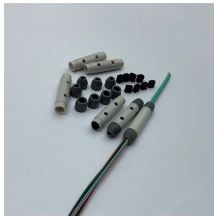

Connector Box Singapore

Connector Box Singapore

We've got you covered with the most popular junction box electrical products that'll suit your unique needs and budget. Stock them up now while you can snag them online at amazing deals!

Find a huge range of Junction Boxes at element14 Singapore. We stock a large selection of Junction Boxes, including new and most popular products from the world's top manufacturers including: Hylec, ...

Junction Box Enclosure Box. Available in Plastic, Aluminium, Stainless Steel SS304 SS316 Material. Able to Customise as per required Dimension.

Looking for reliable junction boxes in Singapore? Discover top-rated suppliers, competitive pricing, and installation tips. Click to find the best solutions for your electrical needs today!

Liko provides GRP Junction Boxes across Singapore at competitive rates. GRP Junction Boxes are used in various industries to provide a safe and secure way to connect and protect electrical wires. ...

IP68 waterproof electrical enclosures, weatherproof PVC boxes, and junction boxes protect cables and devices from water and dust. Suitable for outdoor, industrial, and marine environments, these ...