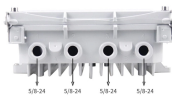

SAFE AND RELIABLE: This power outlet box comes with 4 NEMA 5-20 IP44 waterproof sockets. Each socket is protected by a circuit breaker to ensure the safety of the electrical equipment used in each ...