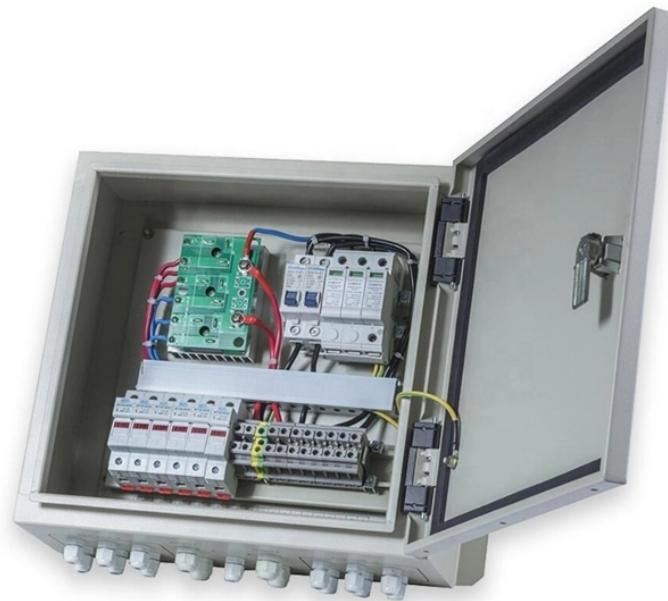

## Construction site secondary and tertiary power distribution boxes for

Browse power distribution boxes with circuit breaker protection and multiple outlet configurations. Shop durable solutions for construction and emergency use.

Get free shipping on qualified Construction Site Temporary Power products or Buy Online Pick Up in Store today in the Electrical Department.

Adjust quickly as your site evolves with our portable power panels and distribution boxes. Designed for tough construction environments, they're easy to deploy and durable enough to withstand the rigors ...

Discover reliable Temporary CEP Power Distribution Boxes (Spider Boxes) for efficient on-site power management. Robust, portable solutions ensuring safety and convenience. Browse our range for ...

It comes to the construction job site ready to use with no need to assemble individual parts, saving installation time. The single, heavy-gauge NEMA 3R rainproof enclosure protects against weather, ...

Lex Products offers a full range of portable power distribution units including boxes, boards and panels, specifically engineered for indoor and outdoor use.

Power Distribution Box, Includes: (1) Twist-Lock 30A 125/250V Power Inlet, (8) 20A 125V 5-20R Power Outlets and (2) 20A 125V 5-20R GFCI Power Outlets. Category: Temporary Power Distribution Boxes.