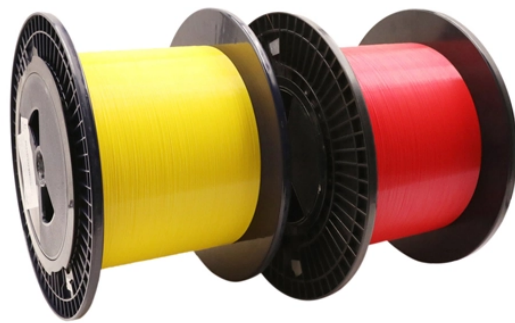

## Control Cabinet RF Wiring

To exercise control over; hold in restraint or check; subject to authority; direct; regulate; govern; dominate. To have superior force or authority over; overpower.

Control character, or non-printing character, in a character set; does not represent a written symbol, but is used to control the interpretation or display of text

The WAGO Wiring Bot is ideal for control cabinet manufacturing. It primarily enhances the series production of identical control cabinets by handling the pre-wiring during the commissioning process ...

When you follow a step-by-step guide for plc cabinet and control panel building, you set yourself up for success. You make sure every panel meets safety rules and supports strong control.

The WAGO Wiring Bot is ideal for control cabinet manufacturing. It primarily enhances the series production of identical control cabinets by handling the pre ...