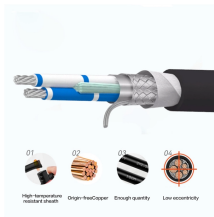

### Overview

Calculate cable tray fill ratio, weight loading, and derating factors for multi-standard compliance. This calculator features an interactive interface with advanced visualizations. Using 3/4" conduit for each cable at .27/ea into the box for. Determine the total usable cross-sectional area of the cable tray by multiplying its width by its height (or depth). For mixed cables, sum the areas of all individual cables. Determinate conduit size, fill percentage, pulling tensions, cable sidewall pressure, and jam probability with the new Re 3TM Cable Pull Calculator.

## Copper Pipe Cable Tray Price Calculation

7) Once the calculate button has been selected, the program will take you to the output page, where the tray size needed will be displayed, as well as the article of the NEC that it falls under.