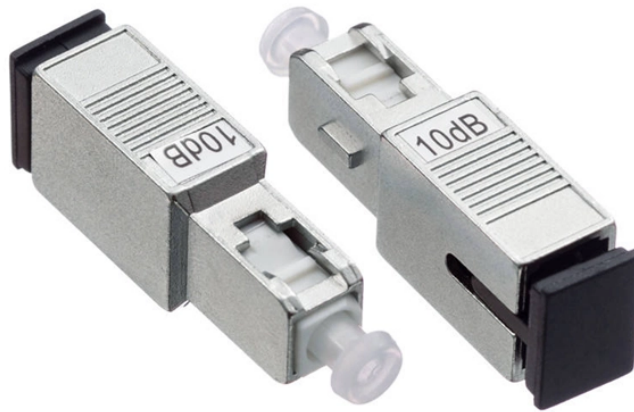

Core Switch Huijue DS-3E3700-E

Core Switch Huijue DS-3E3700-E

DS-3E3700-H Series provide 24 or 48 Giga and 4 fixed 10GE ports onboard with one expansion slot. The high port density satisfy the requirements for hybrid configuration of copper ports and fiber ports ...

DS-3E3700-H Series is the latest development of Gigabit speed Layer 3 Ethernet switch. This powerful and highly secure switch series is built based on industry-leading high performance hardware ...

DS-3E3700-H Series comes with IPv4/IPv6 dual-stack platform which provides sophisticated IPv4/IPv6 solutions by supporting multiple tunnels, IPv4/IPv6 Layer 3 routing protocols, ...

The DS-3E3700-H switch series adopts hot swappable dual-power supply, which allows you to configure AC or DC power supplies as needed. The switch can detect faults in power supplies, and will if any ...

View and Download HIKVISION DS-3E3700-H Series installation, quick start online. DS-3E3700-H Series switch pdf manual download. Also for: Ds-3e2500-h series, ...

The DS-3E3700-H(UHK) switch series adopts hot swappable dual-power supply, which allows you to configure AC or DC power supplies as needed. The switch can detect faults in power supplies, and ...