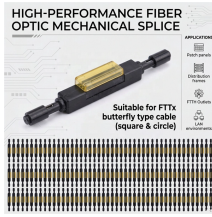

The DS-3E3700-H(UHK) switch series adopts hot swappable dual-power supply, which allows you to configure AC or DC power supplies as needed. The switch can detect faults in power supplies, and ...