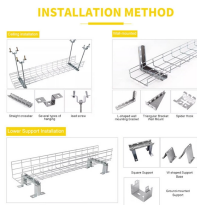

Sitting at the top of the hierarchical model, core switches interconnect distribution layer switches and provide high-speed data transfer across network segments. Unlike access or distribution switches, a ...